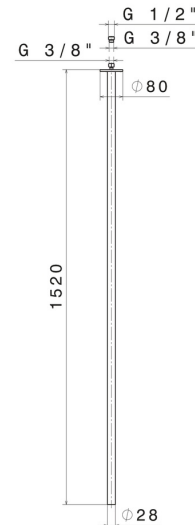

SENSITIVE

65844.59.067

Ceiling spout for basin group with 1/2" connection - finish
PVD Brushed Copper Bronze

L=1520mm. For electronic separate control.

PVD Brushed Copper Bronze

FEATURES

Material	Brass
Technology	Save Water
Installation	Ceiling-mounted
Hole type	Single hole

TECHNICAL DRAWING

SENSITIVE

65844.59.067

Ceiling spout for basin group with 1/2" connection - finish PVD Brushed Copper Bronze

AVAILABLE FINISHES

59.067

PVD Brushed Copper Bronze

01.014