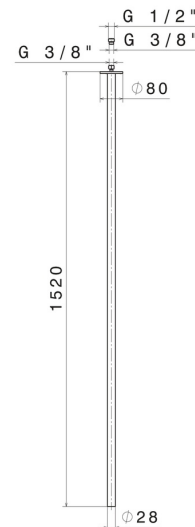

SENSITIVE

65844.59.097

Ceiling spout for basin group with 1/2" connection - finish
PVD Brushed Gold

L=1520mm. For electronic separate control.

PVD Brushed Gold

FEATURES

Material	Brass
Technology	Save Water
Installation	Ceiling-mounted
Hole type	Single hole

TECHNICAL DRAWING

SENSITIVE

65844.59.097

Ceiling spout for basin group with 1/2" connection - finish PVD Brushed Gold

AVAILABLE FINISHES

59.097

PVD Brushed Gold

01.014