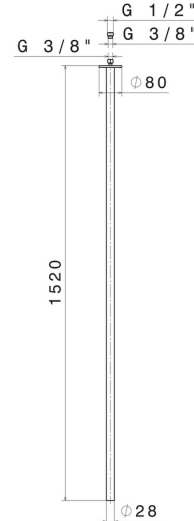

SENSITIVE

65844.59.098

Ceiling spout for basin group with 1/2" connection - finish
PVD Brushed Pale Gold

L=1520mm. For electronic separate control.

PVD Brushed Pale Gold

FEATURES

Material	Brass
Technology	Save Water
Installation	Ceiling-mounted
Hole type	Single hole

TECHNICAL DRAWING

SENSITIVE

65844.59.098

Ceiling spout for basin group with 1/2" connection - finish PVD Brushed Pale Gold

AVAILABLE FINISHES

59.098

PVD Brushed Pale Gold

01.014