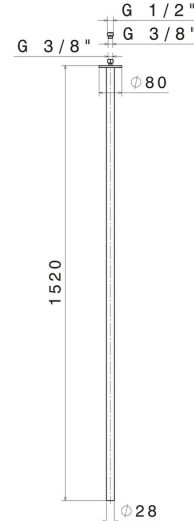

SENSITIVE

65844.61.020

Ceiling spout for basin group with 1/2" connection - finish PVD Glossy Gold

L=1520mm. For electronic separate control.

PVD Glossy Gold

FEATURES

Material	Brass
Technology	Save Water
Installation	Ceiling-mounted
Hole type	Single hole

TECHNICAL DRAWING

SENSITIVE

65844.61.020

Ceiling spout for basin group with 1/2" connection - finish PVD Glossy Gold

AVAILABLE FINISHES

61.020

PVD Glossy Gold

01.014