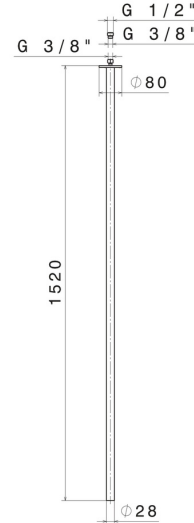

SENSITIVE

65844.M0.071

Ceiling spout for basin group with 1/2" connection - finish Gold Satin

L=1520mm. For electronic separate control.

FEATURES

Material	Brass
Technology	Save Water
Installation	Ceiling-mounted
Hole type	Single hole

TECHNICAL DRAWING

AR Preview
try it in your home

More Details
on our [website](#)