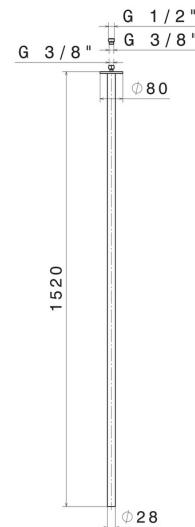

SENSITIVE

65844.M0.072

Ceiling spout for basin group with 1/2" connection - finish
Copper Satin

L=1520mm. For electronic separate control.

FEATURES

Material	Brass
Technology	Save Water
Installation	Ceiling-mounted
Hole type	Single hole

TECHNICAL DRAWING

SENSITIVE

65844.M0.072

Ceiling spout for basin group with 1/2" connection - finish Copper Satin

AVAILABLE FINISHES

M0.072

Copper Satin

01.014