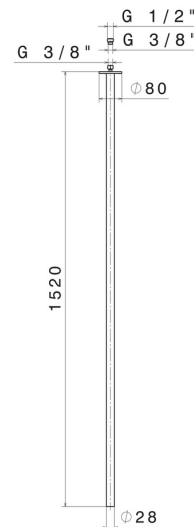

SENSITIVE

65844.M0.077

Ceiling spout for basin group with 1/2" connection - finish
Carbon Satin

L=1520mm. For electronic separate control.

FEATURES

Material	Brass
Technology	Save Water
Installation	Ceiling-mounted
Hole type	Single hole

TECHNICAL DRAWING

SENSITIVE

65844.M0.077

Ceiling spout for basin group with 1/2" connection - finish Carbon Satin

AVAILABLE FINISHES

M0.077

Carbon Satin

01.014