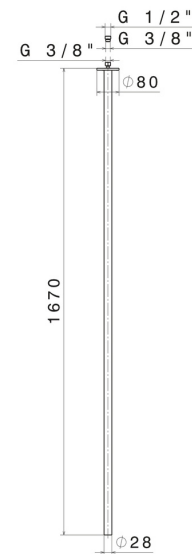

SENSITIVE

65845.01.014

Ceiling spout for basin group with 1/2" connection - finish Matt White

L=1670mm. For electronic separate control.

FEATURES

Material	Brass
Technology	Save Water
Installation	Ceiling-mounted
Hole type	Single hole

TECHNICAL DRAWING

SENSITIVE

65845.01.014

Ceiling spout for basin group with 1/2" connection - finish Matt White

AVAILABLE FINISHES

01.014

Matt White

01.093

finish Matt Black

21.018

finish Chrome

47.083

finish Groove Bronze

58.061

finish PVD Copper Bronze

58.063