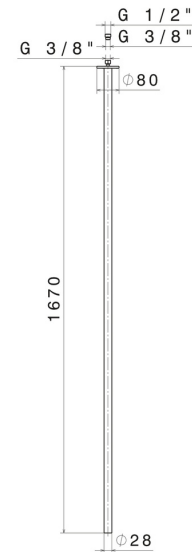

SENSITIVE

65845.01.093

Ceiling spout for basin group with 1/2" connection - finish Matt Black

L=1670mm. For electronic separate control.

FEATURES

Material	Brass
Technology	Save Water
Installation	Ceiling-mounted
Hole type	Single hole

TECHNICAL DRAWING

SENSITIVE

65845.01.093

Ceiling spout for basin group with 1/2" connection - finish Matt Black

AVAILABLE FINISHES

01.093

Matt Black

01.014

finish Matt White

21.018

finish Chrome

47.083

finish Groove Bronze

58.061

finish PVD Copper Bronze

58.063