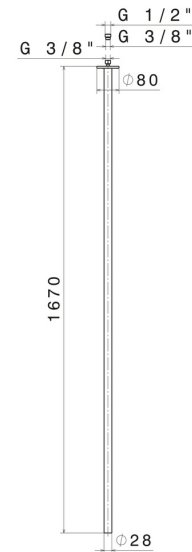

SENSITIVE

65845.47.083

Ceiling spout for basin group with 1/2" connection - finish Groove Bronze

L=1670mm. For electronic separate control.

SAVE WATER

Groove Bronze

FEATURES

Material	Brass
Technology	Save Water
Installation	Ceiling-mounted
Hole type	Single hole

TECHNICAL DRAWING

SENSITIVE

65845.47.083

Ceiling spout for basin group with 1/2" connection - finish Groove Bronze

AVAILABLE FINISHES

47.083

Groove Bronze

01.014

finish Matt White

01.093

finish Matt Black

21.018

finish Chrome

58.061

finish PVD Copper Bronze

58.063