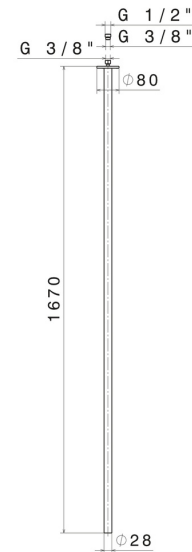

SENSITIVE

65845.58.061

Ceiling spout for basin group with 1/2" connection - finish
PVD Copper Bronze

L=1670mm. For electronic separate control.

PVD Copper Bronze

FEATURES

Material	Brass
Technology	Save Water
Installation	Ceiling-mounted
Hole type	Single hole

TECHNICAL DRAWING

SENSITIVE

65845.58.061

Ceiling spout for basin group with 1/2" connection - finish PVD Copper Bronze

AVAILABLE FINISHES

58.061

PVD Copper Bronze

01.014