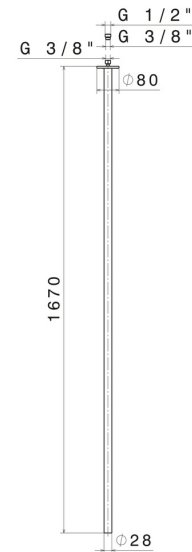

SENSITIVE

65845.58.063

Ceiling spout for basin group with 1/2" connection - finish
PVD Gun Metal

L=1670mm. For electronic separate control.

SAVE
WATER

PVD Gun Metal

FEATURES

Material	Brass
Technology	Save Water
Installation	Ceiling-mounted
Hole type	Single hole

TECHNICAL DRAWING

SENSITIVE

65845.58.063

Ceiling spout for basin group with 1/2" connection - finish PVD Gun Metal

AVAILABLE FINISHES

58.063

PVD Gun Metal

01.014