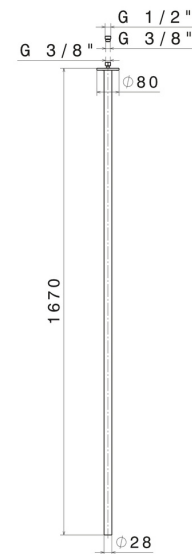

SENSITIVE

65845.59.064

Ceiling spout for basin group with 1/2" connection - finish
PVD Brushed Gun Metal

L=1670mm. For electronic separate control.

PVD Brushed Gun Metal

FEATURES

| | |
|--------------|------------------------|
| Material | Brass |
| Technology | Save Water |
| Installation | Ceiling-mounted |
| Hole type | Single hole |

TECHNICAL DRAWING

SENSITIVE

65845.59.064

Ceiling spout for basin group with 1/2" connection - finish PVD Brushed Gun Metal

AVAILABLE FINISHES

59.064

PVD Brushed Gun Metal

01.014