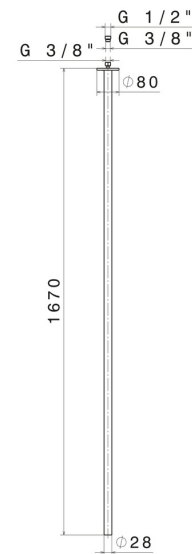

SENSITIVE

65845.59.066

Ceiling spout for basin group with 1/2" connection - finish
PVD Brushed steel

L=1670mm. For electronic separate control.

PVD Brushed steel

FEATURES

Material	Brass
Technology	Save Water
Installation	Ceiling-mounted
Hole type	Single hole

TECHNICAL DRAWING

SENSITIVE

65845.59.066

Ceiling spout for basin group with 1/2" connection - finish PVD Brushed steel

AVAILABLE FINISHES

59.066

PVD Brushed steel

01.014