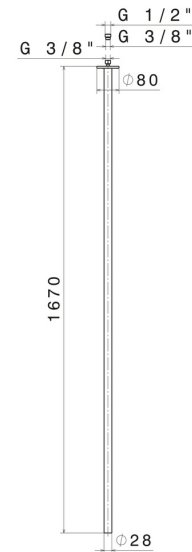

SENSITIVE

65845.59.067

Ceiling spout for basin group with 1/2" connection - finish
PVD Brushed Copper Bronze

L=1670mm. For electronic separate control.

SAVE
WATER

PVD Brushed Copper Bronze

FEATURES

Material	Brass
Technology	Save Water
Installation	Ceiling-mounted
Hole type	Single hole

TECHNICAL DRAWING

SENSITIVE

65845.59.067

Ceiling spout for basin group with 1/2" connection - finish PVD Brushed Copper Bronze

AVAILABLE FINISHES

59.067

PVD Brushed Copper Bronze

01.014