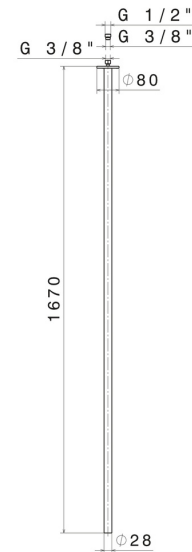

SENSITIVE

65845.59.097

Ceiling spout for basin group with 1/2" connection - finish
PVD Brushed Gold

L=1670mm. For electronic separate control.

PVD Brushed Gold

FEATURES

Material	Brass
Technology	Save Water
Installation	Ceiling-mounted
Hole type	Single hole

TECHNICAL DRAWING

SENSITIVE

65845.59.097

Ceiling spout for basin group with 1/2" connection - finish PVD Brushed Gold

AVAILABLE FINISHES

59.097

PVD Brushed Gold

01.014