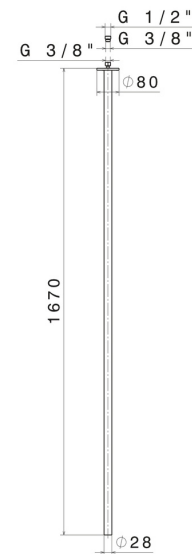

# SENSITIVE

**65845.59.098**

Ceiling spout for basin group with 1/2" connection - finish  
PVD Brushed Pale Gold

L=1670mm. For electronic separate control.

PVD Brushed Pale Gold

## FEATURES

Material	<b>Brass</b>
Technology	<b>Save Water</b>
Installation	<b>Ceiling-mounted</b>
Hole type	<b>Single hole</b>

## TECHNICAL DRAWING

**SENSITIVE**

**65845.59.098**

Ceiling spout for basin group with 1/2" connection - finish PVD Brushed Pale Gold

**AVAILABLE FINISHES**

---

**59.098**

PVD Brushed Pale Gold

**58.061**

finish PVD Copper Bronze

**58.063**

finish PVD Gun Metal

**59.064**

finish PVD Brushed Gun Metal

**59.066**

finish PVD Brushed steel