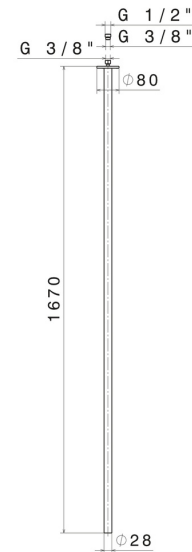

SENSITIVE

65845.61.020

Ceiling spout for basin group with 1/2" connection - finish
PVD Glossy Gold

L=1670mm. For electronic separate control.

PVD Glossy Gold

FEATURES

Material	Brass
Technology	Save Water
Installation	Ceiling-mounted
Hole type	Single hole

TECHNICAL DRAWING

AR Preview
try it in your home

More Details
on our [website](#)

SENSITIVE

65845.61.020

Ceiling spout for basin group with 1/2" connection - finish PVD Glossy Gold

AVAILABLE FINISHES

61.020

finish Groove Bronze

58.061

finish PVD Copper Bronze

58.063

finish PVD Gun Metal

59.064

finish PVD Brushed Gun Metal

59.066