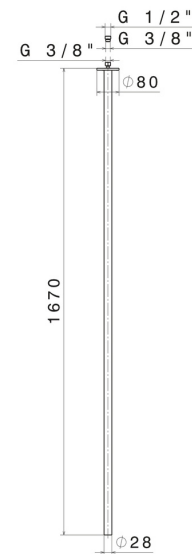

SENSITIVE

65845.M0.071

Ceiling spout for basin group with 1/2" connection - finish Gold Satin

L=1670mm. For electronic separate control.

FEATURES

Material	Brass
Technology	Save Water
Installation	Ceiling-mounted
Hole type	Single hole

TECHNICAL DRAWING

SENSITIVE

65845.M0.071

Ceiling spout for basin group with 1/2" connection - finish Gold Satin

AVAILABLE FINISHES

M0.071

Gold Satin

01.014