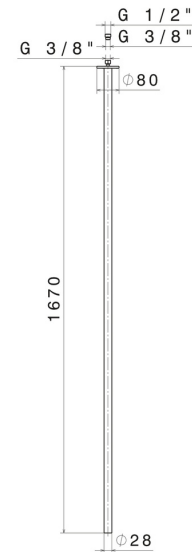

## 65845.M0.072

Ceiling spout for basin group with 1/2" connection - finish  
Copper Satin

L=1670mm. For electronic separate control.

### FEATURES

Material	<b>Brass</b>
Technology	<b>Save Water</b>
Installation	<b>Ceiling-mounted</b>
Hole type	<b>Single hole</b>

### TECHNICAL DRAWING

**SENSITIVE**

**65845.M0.072**

Ceiling spout for basin group with 1/2" connection - finish Copper Satin

**AVAILABLE FINISHES**

---

**M0.072**

Copper Satin