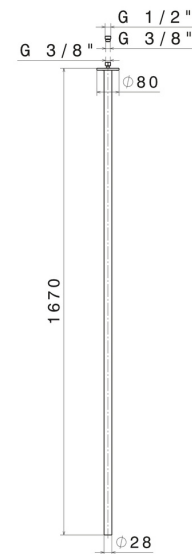

## 65845.M0.075

Ceiling spout for basin group with 1/2" connection - finish  
Copper Glossy

L=1670mm. For electronic separate control.

SAVE  
WATER

### FEATURES

Material	<b>Brass</b>
Technology	<b>Save Water</b>
Installation	<b>Ceiling-mounted</b>
Hole type	<b>Single hole</b>

### TECHNICAL DRAWING

**SENSITIVE**

**65845.M0.075**

Ceiling spout for basin group with 1/2" connection - finish Copper Glossy

**AVAILABLE FINISHES**

---

**M0.075**

Copper Glossy