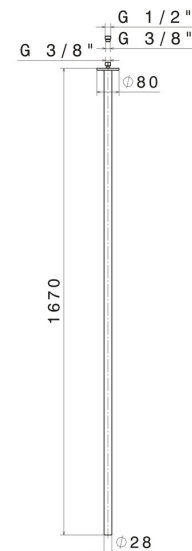

## 65845.M0.077

Ceiling spout for basin group with 1/2" connection - finish  
Carbon Satin

L=1670mm. For electronic separate control.

### FEATURES

Material	<b>Brass</b>
Technology	<b>Save Water</b>
Installation	<b>Ceiling-mounted</b>
Hole type	<b>Single hole</b>

### TECHNICAL DRAWING

**SENSITIVE**

**65845.M0.077**

Ceiling spout for basin group with 1/2" connection - finish Carbon Satin

**AVAILABLE FINISHES**

---

**M0.077**

Carbon Satin