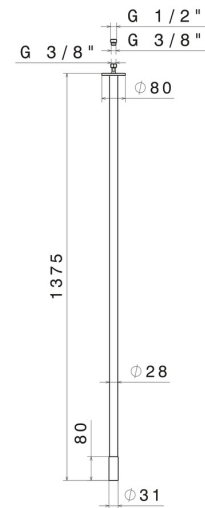

SENSITIVE

68443.01.093

Ceiling spout for basin group with 1/2" connection - finish Matt Black

L=1375 mm. For electronic separate control.

FEATURES

Material	Brass
Technology	Save Water
Installation	Ceiling-mounted
Hole type	Single hole

TECHNICAL DRAWING

 **AR Preview**
try it in your home

More Details
on our [website](#)

SENSITIVE

68443.01.093

Ceiling spout for basin group with 1/2" connection - finish Matt Black

AVAILABLE FINISHES

01.093