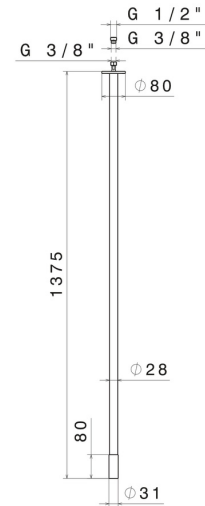

## 68443.58.061

Ceiling spout for basin group with 1/2" connection - finish PVD Copper Bronze

L=1375 mm. For electronic separate control.

PVD Copper Bronze

### FEATURES

Material	<b>Brass</b>
Technology	<b>Save Water</b>
Installation	<b>Ceiling-mounted</b>
Hole type	<b>Single hole</b>

### TECHNICAL DRAWING

**SENSITIVE**

**68443.58.061**

Ceiling spout for basin group with 1/2" connection - finish PVD Copper Bronze

**AVAILABLE FINISHES**

---

**58.061**

PVD Copper Bronze