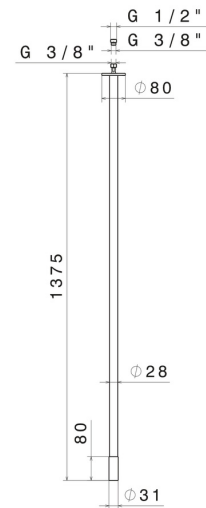

SENSITIVE

68443.59.064

Ceiling spout for basin group with 1/2" connection - finish
PVD Brushed Gun Metal

L=1375 mm. For electronic separate control.

FEATURES

Material	Brass
Technology	Save Water
Installation	Ceiling-mounted
Hole type	Single hole

TECHNICAL DRAWING

SENSITIVE

68443.59.064

Ceiling spout for basin group with 1/2" connection - finish PVD Brushed Gun Metal

AVAILABLE FINISHES

59.064

PVD Brushed Gun Metal

01.093