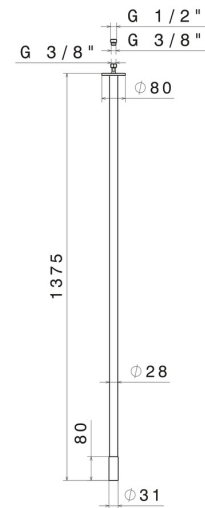

## 68443.59.066

Ceiling spout for basin group with 1/2" connection - finish  
PVD Brushed steel

L=1375 mm. For electronic separate control.

### FEATURES

Material	<b>Brass</b>
Technology	<b>Save Water</b>
Installation	<b>Ceiling-mounted</b>
Hole type	<b>Single hole</b>

### TECHNICAL DRAWING

**SENSITIVE**

**68443.59.066**

Ceiling spout for basin group with 1/2" connection - finish PVD Brushed steel

**AVAILABLE FINISHES**

---

**59.066**

PVD Brushed steel