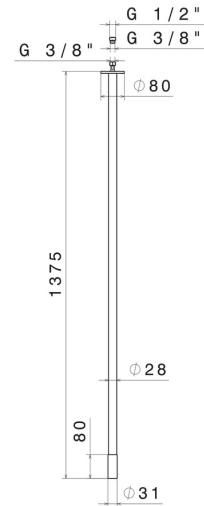

SENSITIVE

68443.61.020

Ceiling spout for basin group with 1/2" connection - finish PVD Glossy Gold

L=1375 mm. For electronic separate control.

FEATURES

Material	Brass
Technology	Save Water
Installation	Ceiling-mounted
Hole type	Single hole

TECHNICAL DRAWING

SENSITIVE

68443.61.020

Ceiling spout for basin group with 1/2" connection - finish PVD Glossy Gold

AVAILABLE FINISHES

61.020

PVD Glossy Gold

01.093