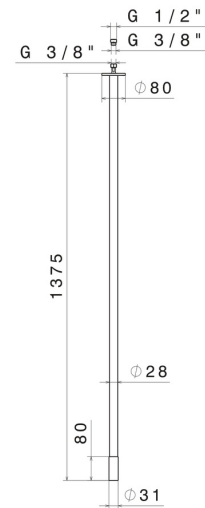

SENSITIVE

68443.M2.070

Ceiling spout for basin group with 1/2" connection - finish
Titanium Satin - Matt black

L=1375 mm. For electronic separate control.

Titanium Satin - Matt black

FEATURES

| | |
|--------------|------------------------|
| Material | Brass |
| Technology | Save Water |
| Installation | Ceiling-mounted |
| Hole type | Single hole |

TECHNICAL DRAWING

SENSITIVE

68443.M2.070

Ceiling spout for basin group with 1/2" connection - finish Titanium Satin - Matt black

AVAILABLE FINISHES

M2.070

Titanium Satin - Matt black

01.093