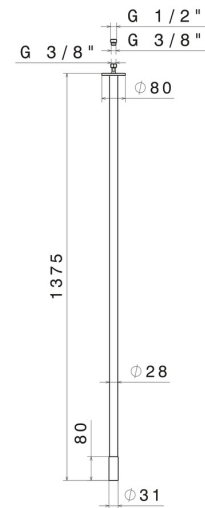

SENSITIVE

68443.M2.071

Ceiling spout for basin group with 1/2" connection - finish
Gold Satin - Matt black

L=1375 mm. For electronic separate control.

FEATURES

Material	Brass
Technology	Save Water
Installation	Ceiling-mounted
Hole type	Single hole

TECHNICAL DRAWING