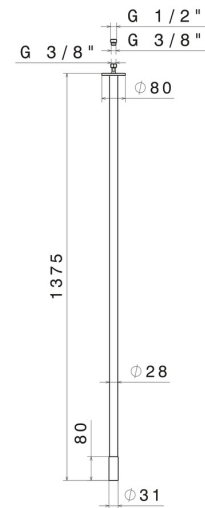

SENSITIVE

68443.M2.072

Ceiling spout for basin group with 1/2" connection - finish
Copper Satin - Matt black

L=1375 mm. For electronic separate control.

FEATURES

Material	Brass
Technology	Save Water
Installation	Ceiling-mounted
Hole type	Single hole

TECHNICAL DRAWING