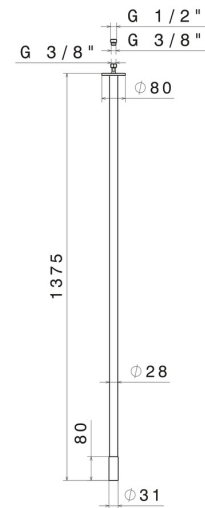

SENSITIVE

68443.M2.075

Ceiling spout for basin group with 1/2" connection - finish
Copper Glossy

L=1375 mm. For electronic separate control.

FEATURES

Material	Brass
Technology	Save Water
Installation	Ceiling-mounted
Hole type	Single hole

TECHNICAL DRAWING

SENSITIVE

68443.M2.075

Ceiling spout for basin group with 1/2" connection - finish Copper Glossy

AVAILABLE FINISHES

M2.075

Copper Glossy

01.093