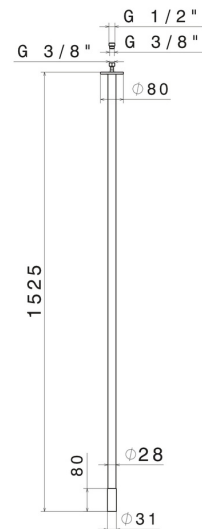

SENSITIVE

68444.01.093

Ceiling spout for basin group with 1/2" connection - finish Matt Black

L=1525 mm. For electronic separate control.

FEATURES

Material	Brass
Technology	Save Water
Installation	Ceiling-mounted
Hole type	Single hole

TECHNICAL DRAWING

AR Preview
try it in your home

More Details
on our [website](#)