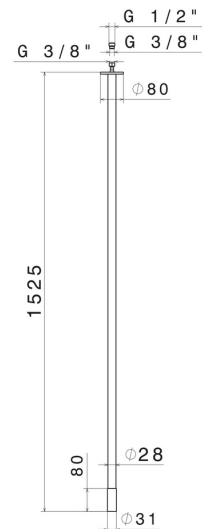

SENSITIVE

68444.58.061

Ceiling spout for basin group with 1/2" connection - finish
PVD Copper Bronze

L=1525 mm. For electronic separate control.

PVD Copper Bronze

FEATURES

Material	Brass
Technology	Save Water
Installation	Ceiling-mounted
Hole type	Single hole

TECHNICAL DRAWING

SENSITIVE

68444.58.061

Ceiling spout for basin group with 1/2" connection - finish PVD Copper Bronze

AVAILABLE FINISHES

58.061

PVD Copper Bronze

01.093