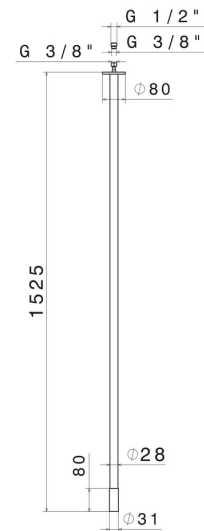

## 68444.59.064

Ceiling spout for basin group with 1/2" connection - finish  
PVD Brushed Gun Metal

L=1525 mm. For electronic separate control.

PVD Brushed Gun Metal

### FEATURES

Material	<b>Brass</b>
Technology	<b>Save Water</b>
Installation	<b>Ceiling-mounted</b>
Hole type	<b>Single hole</b>

### TECHNICAL DRAWING

**SENSITIVE**

**68444.59.064**

Ceiling spout for basin group with 1/2" connection - finish PVD Brushed Gun Metal

**AVAILABLE FINISHES**

---

**59.064**

PVD Brushed Gun Metal