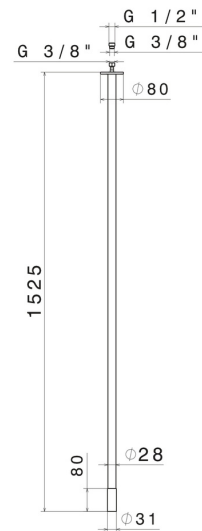

SENSITIVE

68444.59.066

Ceiling spout for basin group with 1/2" connection - finish
PVD Brushed steel

L=1525 mm. For electronic separate control.

FEATURES

Material	Brass
Technology	Save Water
Installation	Ceiling-mounted
Hole type	Single hole

TECHNICAL DRAWING

SENSITIVE

68444.59.066

Ceiling spout for basin group with 1/2" connection - finish PVD Brushed steel

AVAILABLE FINISHES

59.066

PVD Brushed steel

01.093