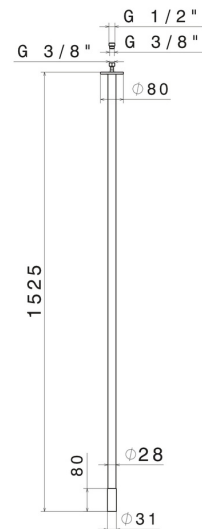

## 68444.61.020

Ceiling spout for basin group with 1/2" connection - finish  
PVD Glossy Gold

L=1525 mm. For electronic separate control.

### FEATURES

Material	<b>Brass</b>
Technology	<b>Save Water</b>
Installation	<b>Ceiling-mounted</b>
Hole type	<b>Single hole</b>

### TECHNICAL DRAWING

**SENSITIVE**

**68444.61.020**

Ceiling spout for basin group with 1/2" connection - finish PVD Glossy Gold

**AVAILABLE FINISHES**

---

**61.020**

PVD Glossy Gold