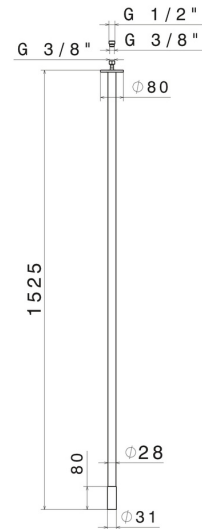

## 68444.M2.070

Ceiling spout for basin group with 1/2" connection - finish  
Titanium Satin - Matt black

L=1525 mm. For electronic separate control.

Titanium Satin - Matt black

### FEATURES

Material	<b>Brass</b>
Technology	<b>Save Water</b>
Installation	<b>Ceiling-mounted</b>
Hole type	<b>Single hole</b>

### TECHNICAL DRAWING

**SENSITIVE**

**68444.M2.070**

Ceiling spout for basin group with 1/2" connection - finish Titanium Satin - Matt black

**AVAILABLE FINISHES**

---

**M2.070**

Titanium Satin - Matt black