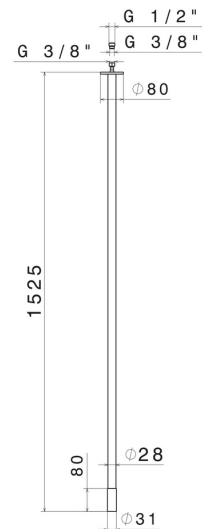

SENSITIVE

68444.M2.071

Ceiling spout for basin group with 1/2" connection - finish
Gold Satin - Matt black

L=1525 mm. For electronic separate control.

Gold Satin - Matt black

FEATURES

Material	Brass
Technology	Save Water
Installation	Ceiling-mounted
Hole type	Single hole

TECHNICAL DRAWING

SENSITIVE

68444.M2.071

Ceiling spout for basin group with 1/2" connection - finish Gold Satin - Matt black

AVAILABLE FINISHES

M2.071

Gold Satin - Matt black

01.093