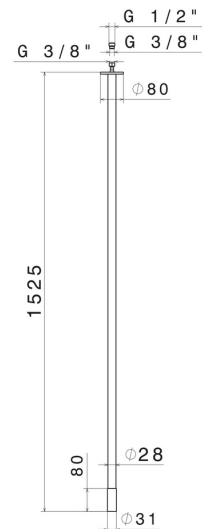

SENSITIVE

68444.M2.072

Ceiling spout for basin group with 1/2" connection - finish
Copper Satin - Matt black

L=1525 mm. For electronic separate control.

Copper Satin - Matt black

FEATURES

Material	Brass
Technology	Save Water
Installation	Ceiling-mounted
Hole type	Single hole

TECHNICAL DRAWING

AR Preview
try it in your home

More Details
on our [website](#)