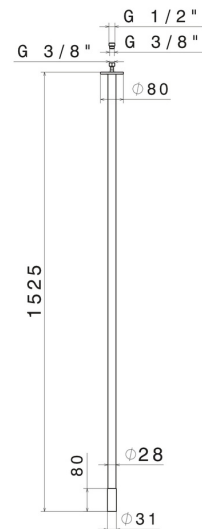

## 68444.M2.075

Ceiling spout for basin group with 1/2" connection - finish  
Copper Glossy

L=1525 mm. For electronic separate control.

### FEATURES

Material	<b>Brass</b>
Technology	<b>Save Water</b>
Installation	<b>Ceiling-mounted</b>
Hole type	<b>Single hole</b>

### TECHNICAL DRAWING

**SENSITIVE**

**68444.M2.075**

Ceiling spout for basin group with 1/2" connection - finish Copper Glossy

**AVAILABLE FINISHES**

---

**M2.075**

Copper Glossy