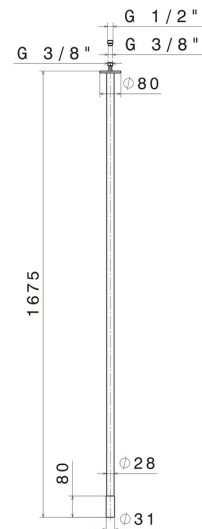

SENSITIVE

68445.01.093

Ceiling spout for basin group with 1/2" connection - finish Matt Black

L=1675 mm. For electronic separate control.

FEATURES

Material	Brass
Technology	Save Water
Installation	Ceiling-mounted
Hole type	Single hole

TECHNICAL DRAWING

SENSITIVE

68445.01.093

Ceiling spout for basin group with 1/2" connection - finish Matt Black

AVAILABLE FINISHES

01.093

Matt Black

05.093