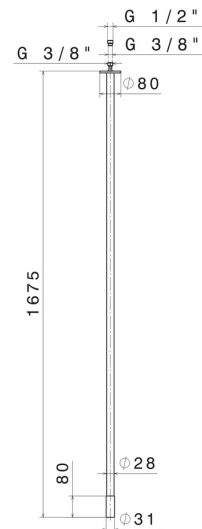

SENSITIVE

68445.05.093

Ceiling spout for basin group with 1/2" connection - finish
Chrome - Matt Black

L=1675 mm. For electronic separate control.

Chrome - Matt Black

FEATURES

Material	Brass
Technology	Save Water
Installation	Ceiling-mounted
Hole type	Single hole

TECHNICAL DRAWING

AR Preview
try it in your home

More Details
on our [website](#)