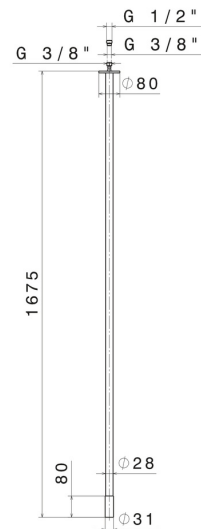

SENSITIVE

68445.61.020

Ceiling spout for basin group with 1/2" connection - finish PVD Glossy Gold

L=1675 mm. For electronic separate control.

FEATURES

Material	Brass
Technology	Save Water
Installation	Ceiling-mounted
Hole type	Single hole

TECHNICAL DRAWING

SENSITIVE

68445.61.020

Ceiling spout for basin group with 1/2" connection - finish PVD Glossy Gold

AVAILABLE FINISHES

61.020

PVD Glossy Gold

01.093