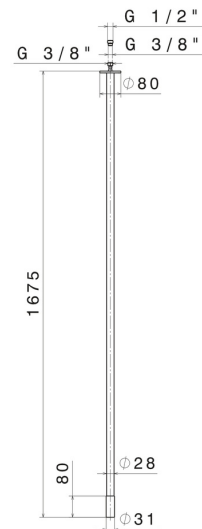

SENSITIVE

68445.M2.070

Ceiling spout for basin group with 1/2" connection - finish
Titanium Satin - Matt black

L=1675 mm. For electronic separate control.

SAVE
WATER

Titanium Satin - Matt black

FEATURES

Material	Brass
Technology	Save Water
Installation	Ceiling-mounted
Hole type	Single hole

TECHNICAL DRAWING