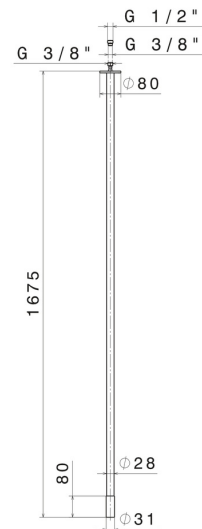

SENSITIVE

68445.M2.071

Ceiling spout for basin group with 1/2" connection - finish
Gold Satin - Matt black

L=1675 mm. For electronic separate control.

SAVE
WATER

Gold Satin - Matt black

FEATURES

Material	Brass
Technology	Save Water
Installation	Ceiling-mounted
Hole type	Single hole

TECHNICAL DRAWING

SENSITIVE

68445.M2.071

Ceiling spout for basin group with 1/2" connection - finish Gold Satin - Matt black

AVAILABLE FINISHES

M2.071

Gold Satin - Matt black

01.093