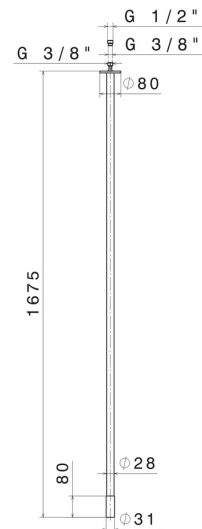

SENSITIVE

68445.M2.072

Ceiling spout for basin group with 1/2" connection - finish
Copper Satin - Matt black

L=1675 mm. For electronic separate control.

Copper Satin - Matt black

FEATURES

Material	Brass
Technology	Save Water
Installation	Ceiling-mounted
Hole type	Single hole

TECHNICAL DRAWING

SENSITIVE

68445.M2.072

Ceiling spout for basin group with 1/2" connection - finish Copper Satin - Matt black

AVAILABLE FINISHES

M2.072

Copper Satin - Matt black

01.093