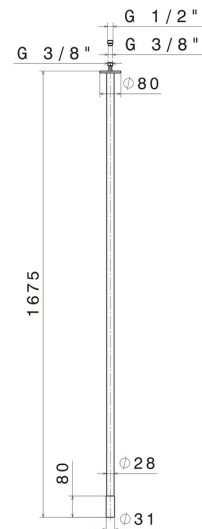

## 68445.M2.075

Ceiling spout for basin group with 1/2" connection - finish  
Copper Glossy

L=1675 mm. For electronic separate control.

### FEATURES

Material	<b>Brass</b>
Technology	<b>Save Water</b>
Installation	<b>Ceiling-mounted</b>
Hole type	<b>Single hole</b>

### TECHNICAL DRAWING

**SENSITIVE**

**68445.M2.075**

Ceiling spout for basin group with 1/2" connection - finish Copper Glossy

**AVAILABLE FINISHES**

---

**M2.075**

Copper Glossy