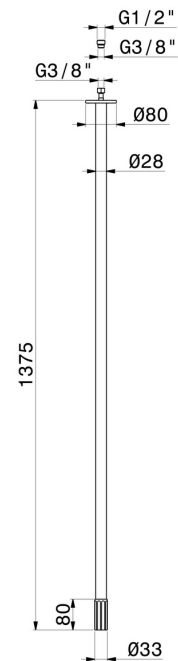

# IONIKA

**72843.01.014**

Ceiling spout for basin group with 1/2" connection - finish Matt White

L=1375 mm

## FEATURES

Material	<b>Brass</b>
Technology	<b>Save Water</b>
Installation	<b>Ceiling-mounted</b>
Hole type	<b>Single hole</b>

## TECHNICAL DRAWING

**IONIKA**

**72843.01.014**

Ceiling spout for basin group with 1/2" connection - finish Matt White

**AVAILABLE FINISHES**

---

**01.014**

Matt White

**01.093**

finish Matt Black

**21.018**

finish Chrome

**59.064**

finish PVD Brushed Gun Metal

**59.066**

finish PVD Brushed steel