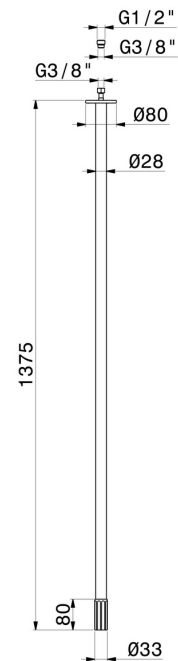

# IONIKA

**72843.01.093**

Ceiling spout for basin group with 1/2" connection - finish Matt Black

L=1375 mm

## FEATURES

Material	<b>Brass</b>
Technology	<b>Save Water</b>
Installation	<b>Ceiling-mounted</b>
Hole type	<b>Single hole</b>

## TECHNICAL DRAWING

**IONIKA**

**72843.01.093**

Ceiling spout for basin group with 1/2" connection - finish Matt Black

**AVAILABLE FINISHES**

---

**01.093**

Matt Black

**01.014**

finish Matt White

**21.018**

finish Chrome

**59.064**

finish PVD Brushed Gun Metal

**59.066**

finish PVD Brushed steel