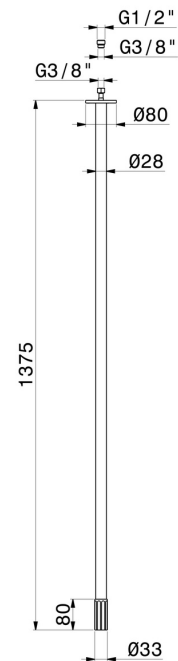

# IONIKA

**72843.21.018**

Ceiling spout for basin group with 1/2" connection - finish Chrome

L=1375 mm

Chrome

## FEATURES

Material	<b>Brass</b>
Technology	<b>Save Water</b>
Installation	<b>Ceiling-mounted</b>
Hole type	<b>Single hole</b>

## TECHNICAL DRAWING

**IONIKA**

**72843.21.018**

Ceiling spout for basin group with 1/2" connection - finish Chrome

**AVAILABLE FINISHES**

---

**21.018**

Chrome

**59.067**

finish PVD Brushed Copper Bronze

**59.098**

finish PVD Brushed Pale Gold

**61.020**

finish PVD Glossy Gold